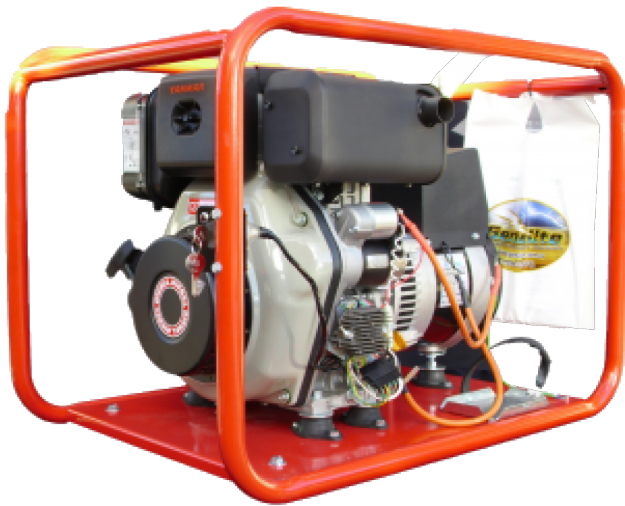

POWER ANYTIME

GYD3500E-H 4.5kVA YANMAR

**4.5kVA
YANMAR
GYD3500E-H**

ENGINE

MANUFACTURER	Yanmar
ENGINE MODEL	L70 AE-DEG
TYPE & CYLINDER	O.H.V. Single Cylinder
STARTING	Recoil & Electric Start
RUN TIME	2.9hr @ 100%, 3.8hr @ 75% load
FUEL	Diesel
CUBIC CAPACITY	296 cm3
HP 3000 RPM CONT	5.5HP
OIL CAPACITY	1.1L

TECHNICAL

MODEL	GYD3500E-H
TYPE	Portable
FREQUENCY	50Hz
PHASE/VOLTAGE	1/240

SPEED	POWER		NOISE LEVEL	FUEL CAPACITY	CONTINUOUS OUTPUT
	Max Power		dBA @7m see *1		
	kW	kVA	dBA		
3000RPM	3.5	4.5	80	3.5L	4.5kVA

ADDITIONAL INFO

OUTLETS	2 x 15amp IP66 outlets with RCD and C/B
FRAME	Heavy duty roll frame

DIMENSIONS

LENGTH	76cm
WIDTH	50cm
HEIGHT	56cm
WEIGHT	75kg

ALTERNATOR

ALTERNATOR BRAND	Mecc Alte
TYPE	Brushless
HARMONIC DISTORTION	Less than 5%
INSULATION CLASS	Class H

OPTIONS

- Mine Spec Upgrade
- 2 or 4 wheel kit
- Long Range Tank