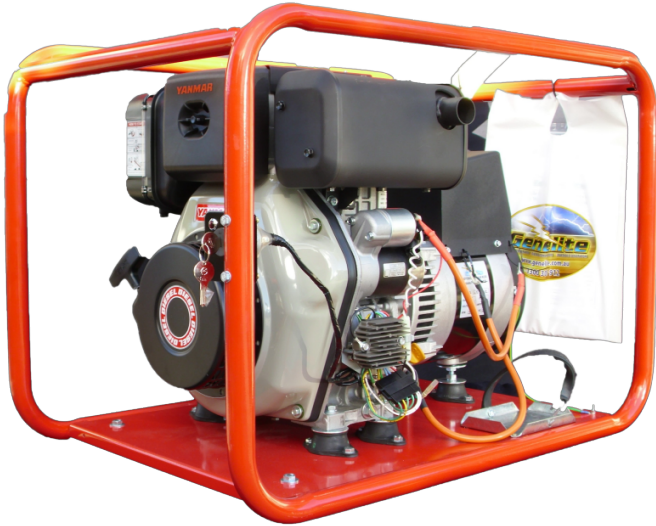

POWER ANYTIME

GYD5000E-3 6.5kVA YANMAR

6.5kVA
YANMAR
GYD5000E-3

ENGINE

MANUFACTURER	Yanmar
ENGINE MODEL	L100 AE-DEG
TYPE & CYLINDER	O.H.V. Single Cylinder
STARTING	Recoil & Electric Start
RUN TIME	2.8hr @ 100%, 3.6hr @ 75% load
FUEL	Diesel
CUBIC CAPACITY	406 cm3
HP 3000 RPM CONT	8.8HP
OIL CAPACITY	1.65L

TECHNICAL

MODEL	GYD5000E-3
TYPE	Portable
FREQUENCY	50Hz
PHASE/VOLTAGE	3/415

SPEED	POWER		NOISE LEVEL	FUEL CAPACITY	CONTINUOUS OUTPUT
	Max Power		dBA @7m see *1		
	kW	kVA	dBA		
3000RPM	5	6.5	80	5.5L	6.5kVA

ADDITIONAL INFO

OUTLETS 1x10amp 415V, 2x15amp 240V
switched with thermal overload

FRAME Heavy duty extra large roll frame

DIMENSIONS

LENGTH	87cm
WIDTH	70cm
HEIGHT	60cm
WEIGHT	96kg

ALTERNATOR

ALTERNATOR BRAND	Mecc Alte
TYPE	Brushless
HARMONIC DISTORTION	Less than 5%
INSULATION CLASS	Class H

OPTIONS

- Hire Spec: 2xIP56 rated outlets, circuit breaker & RCD protection.
- Mine Spec Upgrade
- 2 or 4 wheel kit
- Long Range Tank