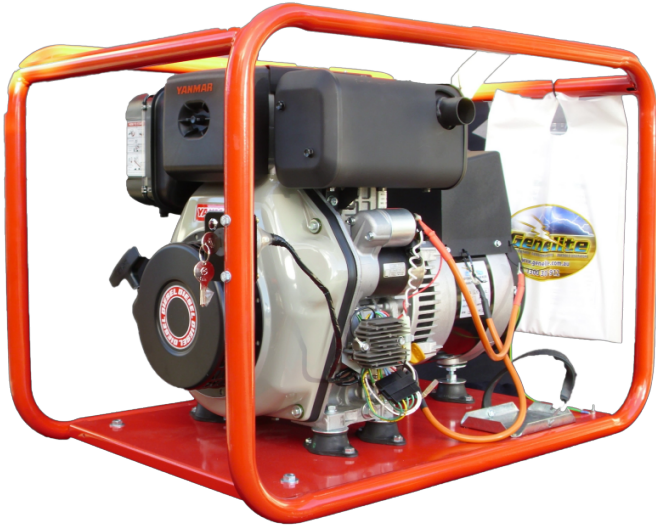

POWER ANYTIME

GYD5000E-H 6.5kVA YANMAR

6.5kVA
YANMAR
GYD5000E-H

ENGINE

MANUFACTURER	Yanmar
ENGINE MODEL	L100 AE-DEG
TYPE & CYLINDER	O.H.V. Single Cylinder
STARTING	Recoil & Electric Start
RUN TIME	2.8hr @ 100%, 3.6hr @ 75% load
FUEL	Diesel
CUBIC CAPACITY	406 cm3
HP 3000 RPM CONT	8.8HP
OIL CAPACITY	1.65L

TECHNICAL

MODEL	GYD5000E-H
TYPE	Portable
FREQUENCY	50Hz
PHASE/VOLTAGE	1/240

SPEED	POWER		NOISE LEVEL	FUEL CAPACITY	CONTINUOUS OUTPUT
	Max Power		dBA @7m see *1		
	kW	kVA	dBA		
3000RPM	5	6.5	80	5.5L	6.5kVA

ADDITIONAL INFO

OUTLETS	2 x 15amp IP66 outlets with RCD and C/B
FRAME	Heavy duty extra large roll frame

ALTERNATOR

ALTERNATOR BRAND	Mecc Alte
TYPE	Brushless
HARMONIC DISTORTION	Less than 5%
INSULATION CLASS	Class H

DIMENSIONS

LENGTH	87cm
WIDTH	70cm
HEIGHT	60cm
WEIGHT	96kg

OPTIONS

- Mine Spec Upgrade
- 2 or 4 wheel kit
- Long Range Tank