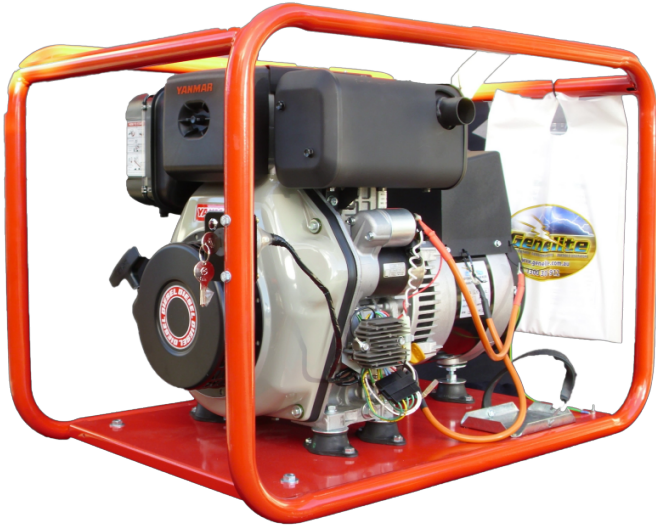

POWER ANYTIME

GYD5000E 6.5kVA YANMAR

**6.5kVA
YANMAR
GYD5000E**

ENGINE

MANUFACTURER	Yanmar
ENGINE MODEL	L100 AE-DEG
TYPE & CYLINDER	O.H.V. Single Cylinder
STARTING	Recoil & Electric Start
RUN TIME	2.8hr @ 100%, 3.6hr @ 75% load
FUEL	Diesel
CUBIC CAPACITY	406 cm3
HP 3000 RPM CONT	8.8HP
OIL CAPACITY	1.65L

TECHNICAL

MODEL	GYD5000E
TYPE	Portable
FREQUENCY	50Hz
PHASE/VOLTAGE	1/240

SPEED	POWER		NOISE LEVEL	FUEL CAPACITY	CONTINUOUS OUTPUT
	Max Power		dBA @7m see *1		
	kW	kVA	dBA		
3000RPM	5	6.5	80	5.5L	6.5kVA

ADDITIONAL INFO

OUTLETS	10amp + 15amp switched with thermal overload
FRAME	Heavy duty extra large roll frame

ALTERNATOR

ALTERNATOR BRAND	Mecc Alte
TYPE	Brushless
HARMONIC DISTORTION	Less than 5%
INSULATION CLASS	Class H

DIMENSIONS

LENGTH	87cm
WIDTH	70cm
HEIGHT	60cm
WEIGHT	96kg

OPTIONS

- Hire Spec: 2xIP56 rated outlets, circuit breaker & RCD protection.
- Mine Spec Upgrade
- 2 or 4 wheel kit
- Long Range Tank